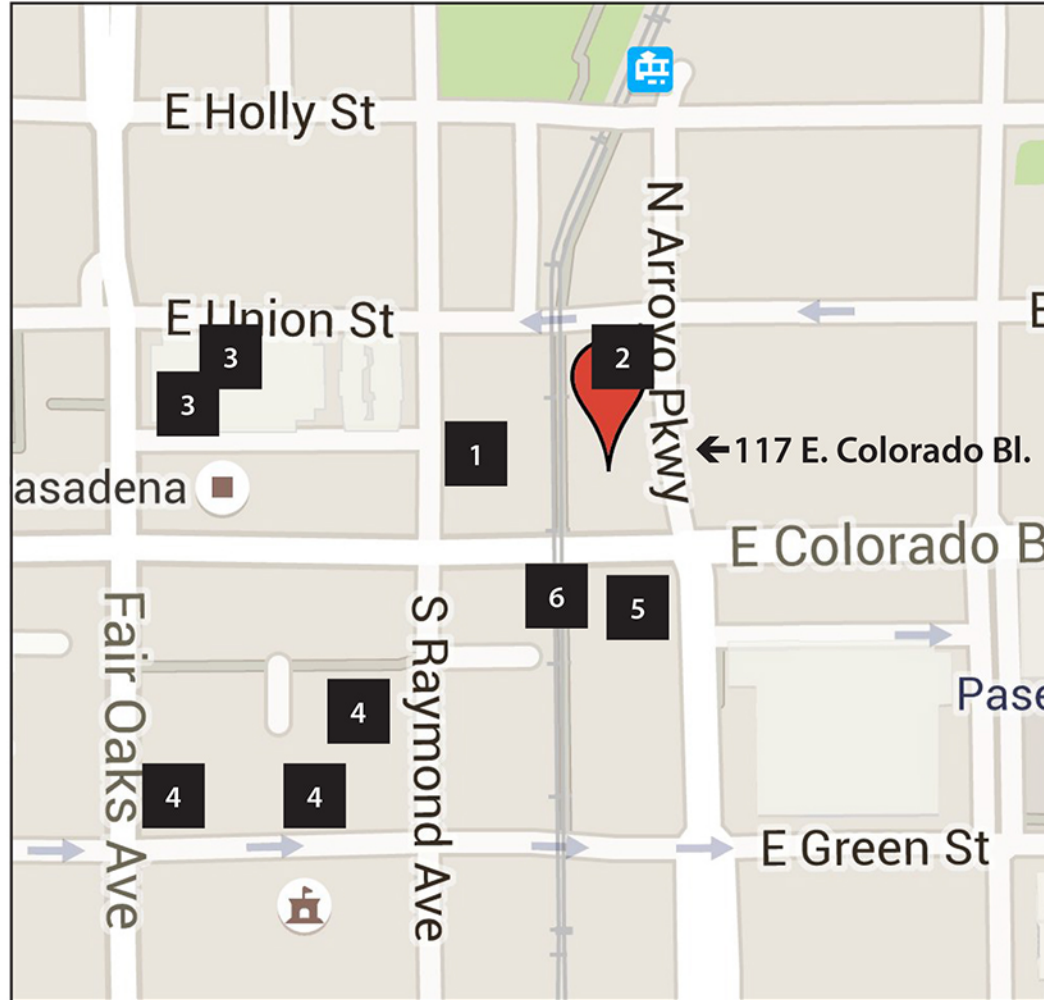

Parking Map

1. Unified Parking: \$3/20 minutes, \$7 max

2. Unified Parking: \$3/20 minutes, \$7 max

3. One Colorado Parking: \$1/hour, \$6 daily max

4. Schoolhouse Parking: First 90 minutes free, \$2 each + hour, \$6 max